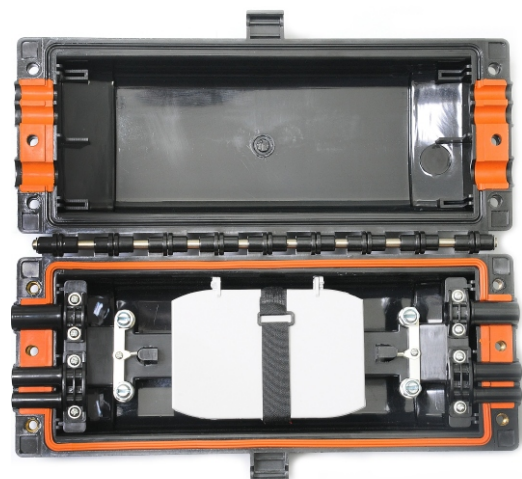

## Anvendelse

Anvendes til splidsning af fiberoptiske kabler i jorden. Kan håndtere op til 96 fibre.

Vare-nr.: 230965  
EANnr.: 5706683024177

**LAN-COM**  
Intelligent datakabling

Hassellunden 7  
2765 Smørum  
Telefon: 44 57 07 87  
E-mail: lan-com@lan-com.dk

## Specifikation

Dimension: L396xH200xD126mm

Vægt: 2,6kg

Materiale: Sort plast

Ind/Ud gange: 6 stk. 3 i hver side

Kabel diameter: Ø6mm - Ø20mm

Forberedt for jording: Ja

IP: IP68

### Description

GJS-H008 fiber optic splice closure is able to hold up to 96 splicing points, the fully rugged design enable it to work in the harshest environment, the mechanical locking system maintains the protection level at IP68 grade, it is suitable for direct buried, pipeline, wall mounted, manhole and handhole installation. 6 cable entrance(7-20mm) supports 3 cables entry from left and 3 cables entry from right side.

### Features

- Water-proof design with IP-68 Protection level.
- Half design with easy access and tight water proof.
- Impact test: IK10, Pull Force: 100N, Full rugged design.
- All stainless metal plate and anti-rusting bolts, nuts.
- Maximum splice capacity: 96 fibers(4 trays x 24F).
- Suitable for the fusion splice or mechanical splice.
- Mechanical sealing with rubber protection tube.